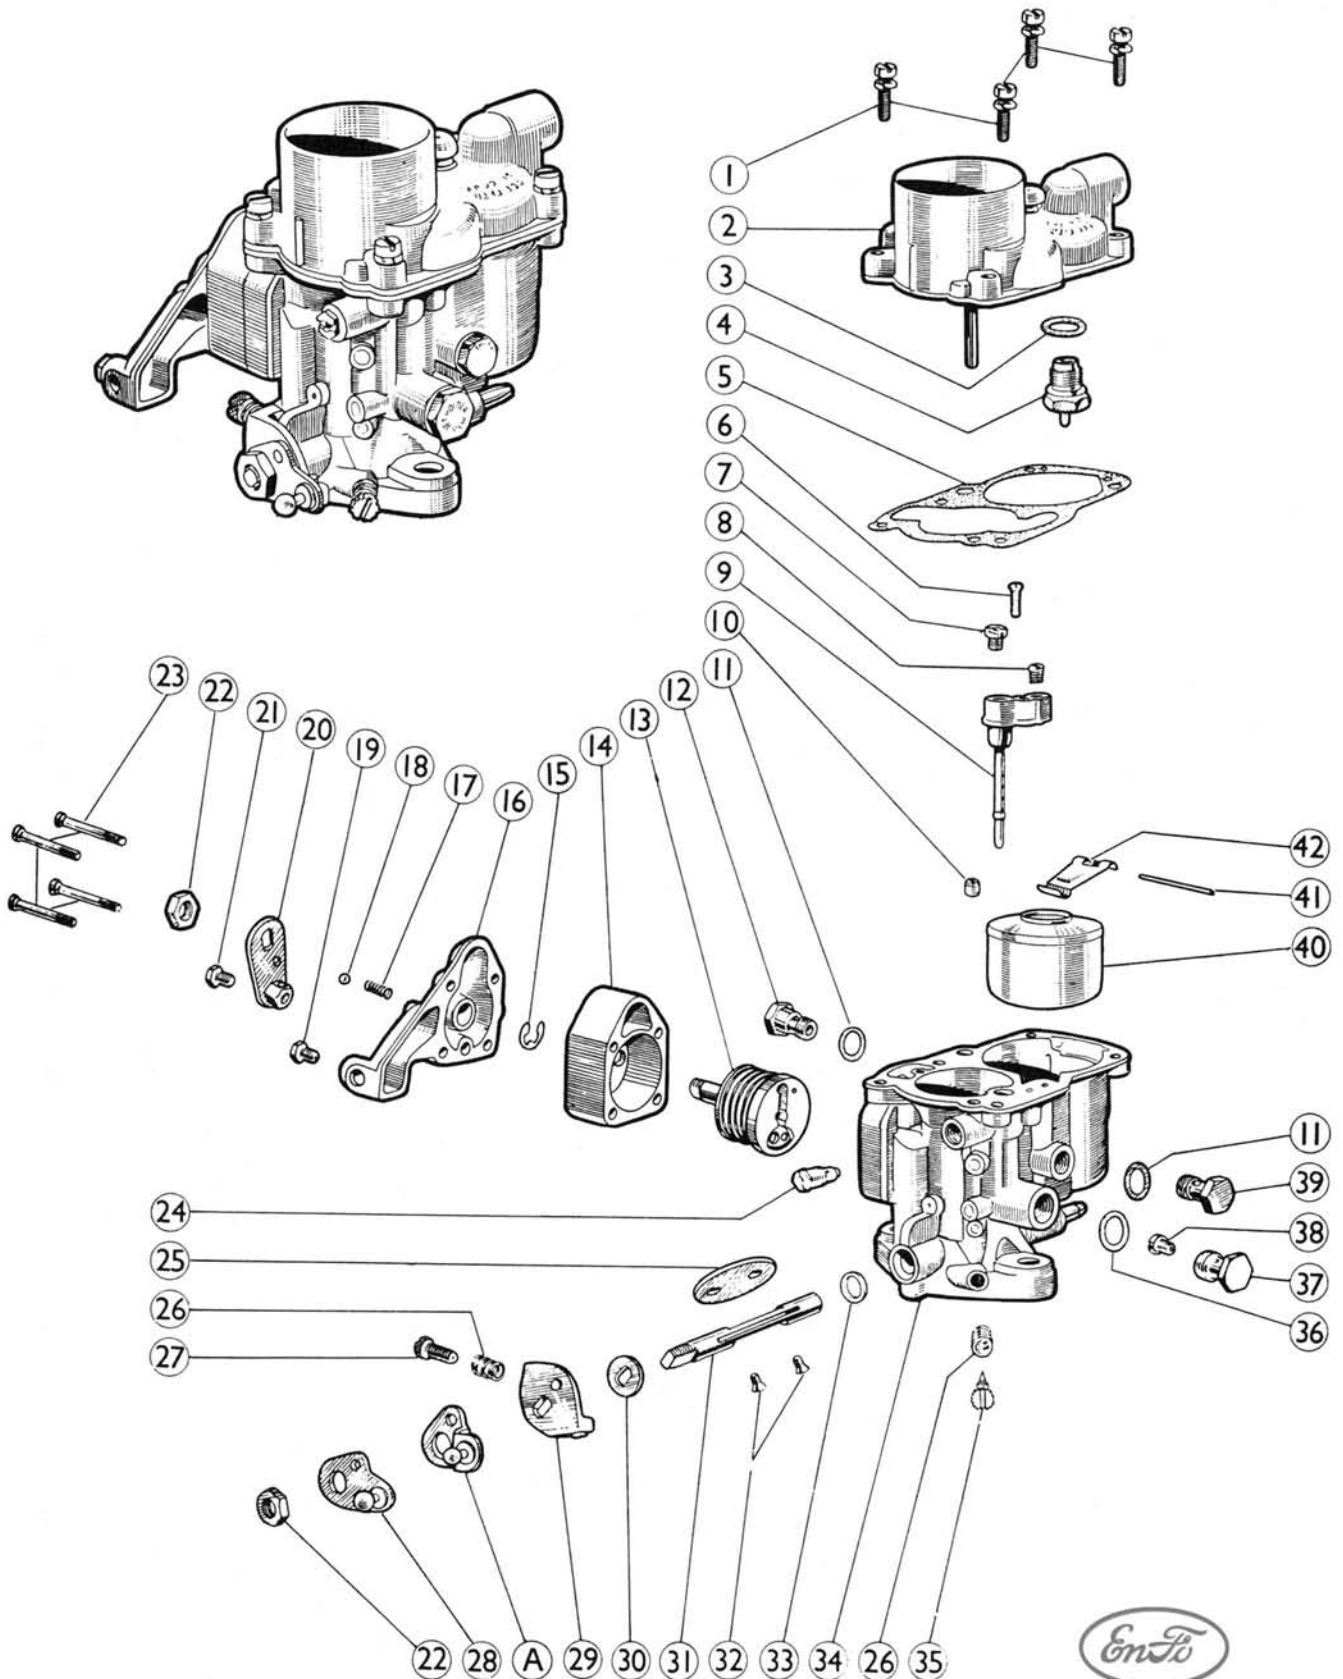

Anglia 105E and Prefect 107E

EnFoStuff.com

Exploded view of the B30 ZIC-2 carburetor used on the Anglia 105E and the Prefect 107E.